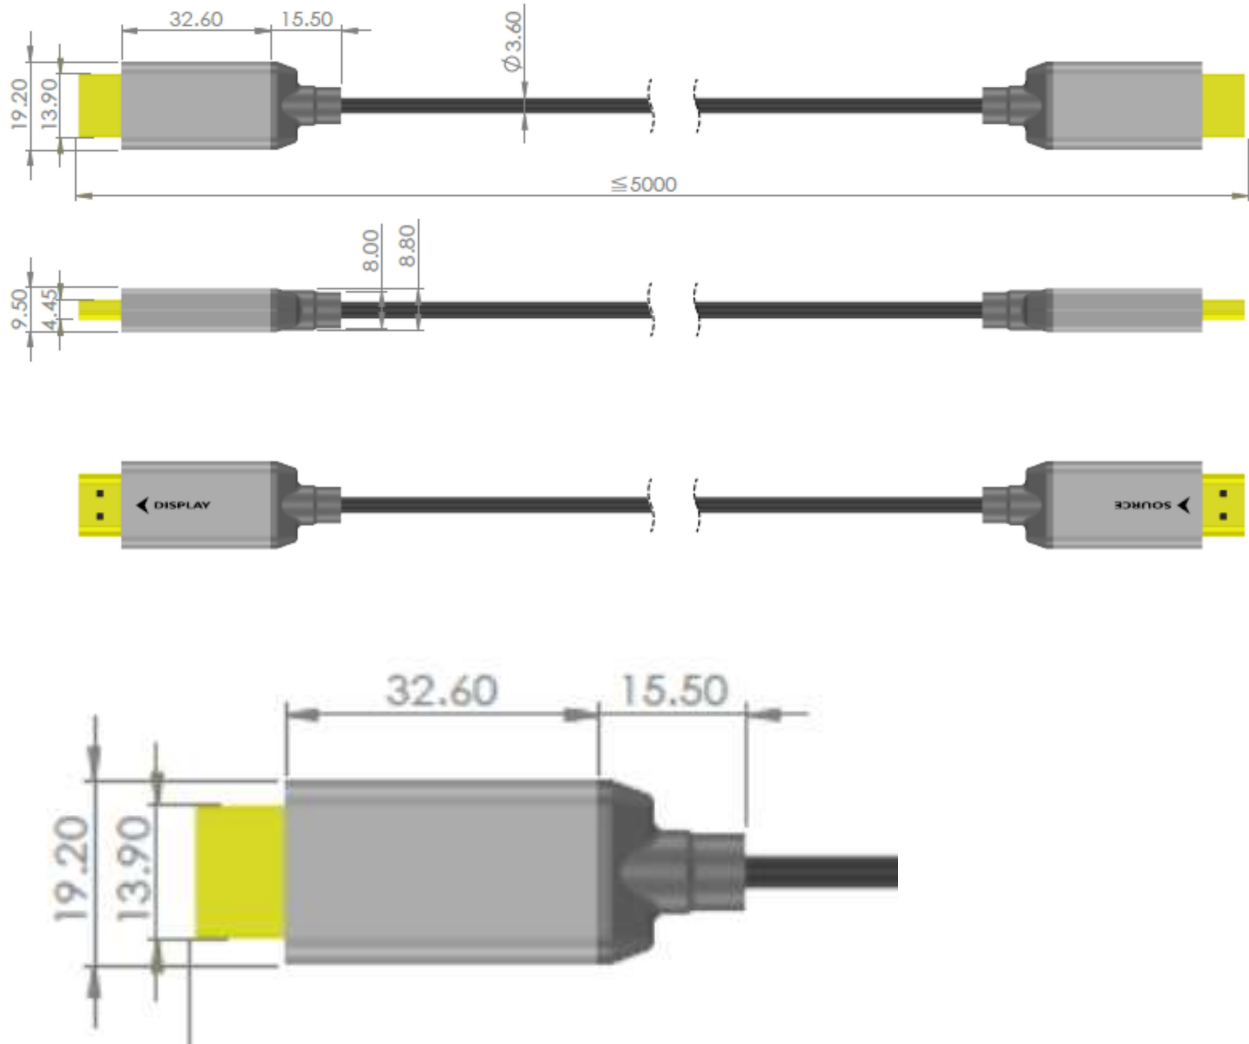

Physical Drawing